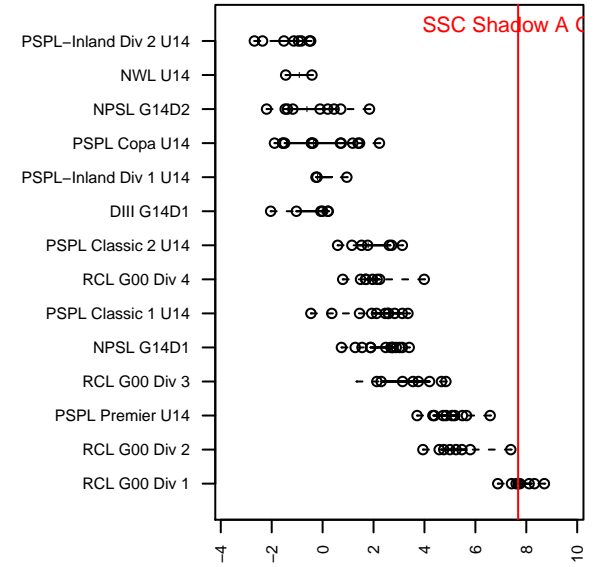

SSC Shadow A G00

Spokane SC Shadow
 Spokane, WA
 G00 total strength=1594
 attack=19.03 defense=12.9
 fall league = RCL G00 Div 1
 spr league = Win RCL G00 Div 1
 notes= Varlamos 2013, Faridnia 2014

alt names used:
 SSC Shadow G00-A
 SSC SHADOW G00-A (WA)
 SSC Shadow G00-A
 SSC Shadow G00-A
 SSC Shadow G00-A

Venues played:
 2014 Nike Crossfire Challenge Gold U14
 2014 RCL G00 Div 1
 2014 FWRL G00
 2014 Win RCL G00 Div 1
 2014 WYS Championship G00

SSC Shadow A G00
 Dots are actual minus expected GF (blue circles) and GA (red triangles).
 Blue line is smoothed change in attack strength. Red is smoothed change in defense strength.

**attack and defense variance (black dot)
relative to other teams
and top 10 in region**

**attack and defense rating
relative to others at age
and all opponents in last 13 months**

Performance relative to 13 month average