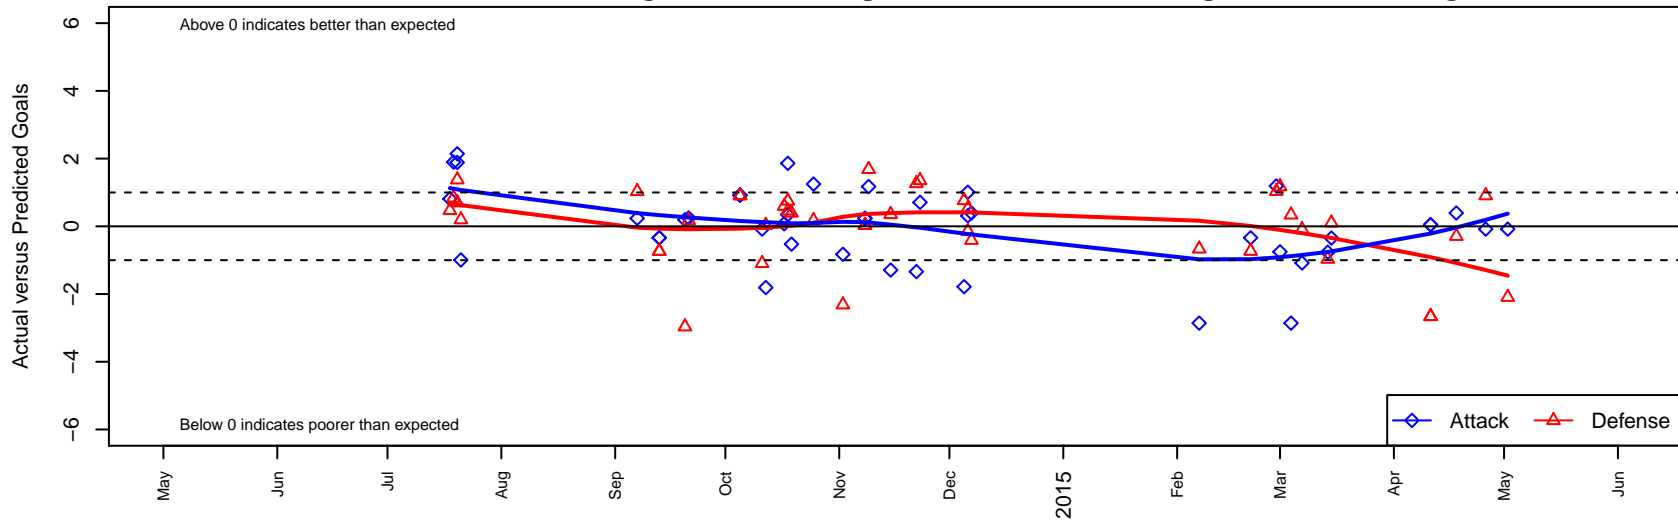

SSC Shadow A G00

Spokane SC Shadow
 Spokane, WA
 G00 total strength=1594
 attack=19.03 defense=12.9
 fall league = RCL G00 Div 1
 spr league = Win RCL G00 Div 1
 notes= Varlamos 2013, Faridnia 2014

alt names used:
 SSC Shadow G00-A
 SSC SHADOW G00-A (WA)
 SSC Shadow G00-A
 SSC Shadow G00-A
 SSC Shadow G00-A

Venues played:
 2014 Nike Crossfire Challenge Gold U14
 2014 RCL G00 Div 1
 2014 FWRL G00
 2014 Win RCL G00 Div 1
 2014 WYS Championship G00

SSC Shadow A G00
 Dots are actual minus expected GF (blue circles) and GA (red triangles).
 Blue line is smoothed change in attack strength. Red is smoothed change in defense strength.

**attack and defense variance (black dot)
relative to other teams
and top 10 in region**

**attack and defense rating
relative to others at age
and all opponents in last 13 months**

Performance relative to 13 month average