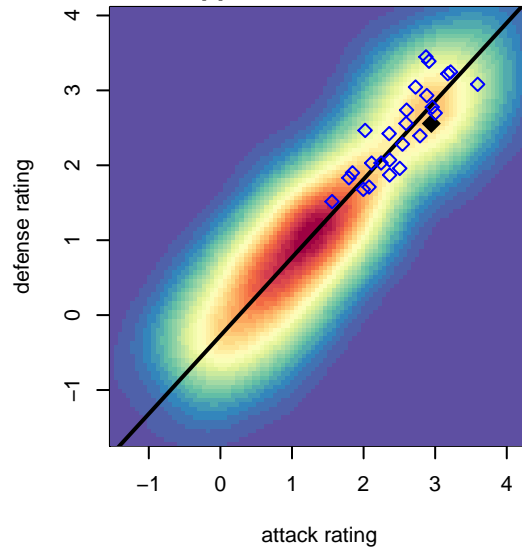

SSC Shadow A G00

Spokane SC Shadow
 Spokane, WA
 G00 total strength=1594
 attack=19.03 defense=12.9
 fall league = RCL G00 Div 1
 spr league = Win RCL G00 Div 1
 notes= Varlamos 2013, Faridnia 2014

alt names used:
 SSC Shadow G00-A
 SSC SHADOW G00-A (WA)
 SSC Shadow G00-A
 SSC Shadow G00-A
 SSC Shadow G00-A

Venues played:
 2014 Nike Crossfire Challenge Gold U14
 2014 RCL G00 Div 1
 2014 FWRL G00
 2014 Win RCL G00 Div 1
 2014 WYS Championship G00

SSC Shadow A G00
 Dots are actual minus expected GF (blue circles) and GA (red triangles).
 Blue line is smoothed change in attack strength. Red is smoothed change in defense strength.

**attack and defense variance (black dot)
relative to other teams
and top 10 in region**

**attack and defense rating
relative to others at age
and all opponents in last 13 months**

Performance relative to 13 month average