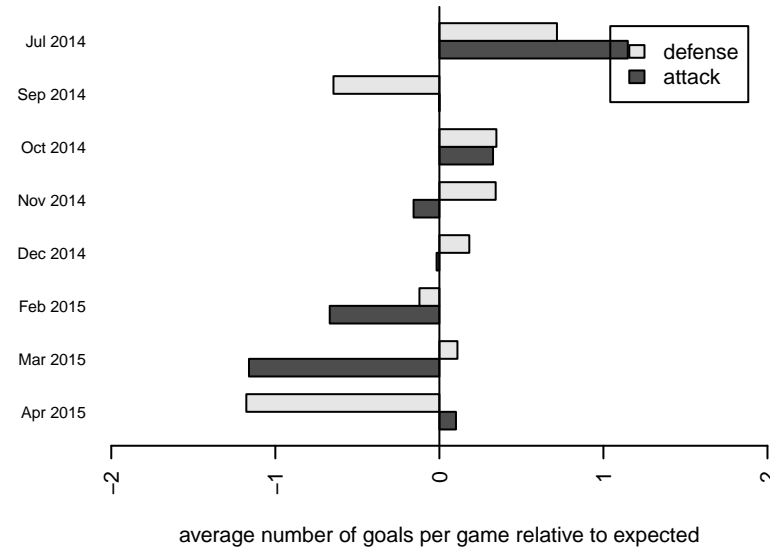

Performance relative to 13 month average